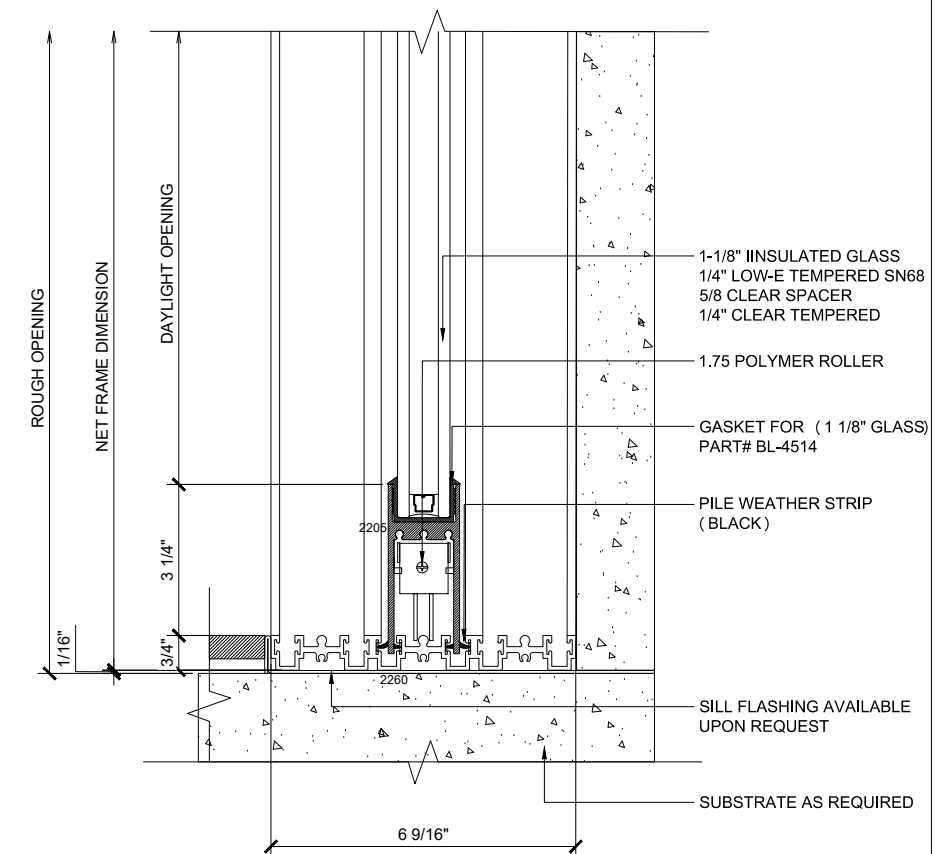

SLIDING GLASS DOOR - MEDIUM STILE
SLIDING DOOR / FIXED PANEL (XXXP)

X - SLIDER
O - FIX GLASS

MAX SLIDER

SLIDING GLASS DOOR – MEDIUM STILE
 SLIDING DOOR / FIXED PANEL (XXXP)

X – SLIDER
 O – FIX GLASS

① HEAD (@SLIDER)

MAX SLIDING DOORS (XXXP) SCALE: 6"=1'-0"

③ HEAD (@SLIDER)

MAX SLIDING DOORS (XXXP) SCALE: 6"=1'-0"

Std. 1-1/8 I.G. Glazing Gasket
 Part# BL-4514

Std. 1/2" Glazing Gasket
 Part# BL-4466

Std. 1/4" Glazing Gasket
 Part# BL-4533

Ⓐ OPTIONAL INFILLS

MAX SLIDING DOORS (XXXP) SCALE: 6"=1'-0"

② SILL (@SLIDER)

MAX SLIDING DOORS (XXXP) SCALE: 6"=1'-0"

④ SILL (@SLIDER)

MAX SLIDING DOORS (XXXP) SCALE: 6"=1'-0"

3 HEAD (@SLIDER)

MAX SLIDING DOORS (XXXP) SCALE: 6"=1'-0"

4 SILL (@SLIDER)

MAX SLIDING DOORS (XXXP) SCALE: 6"=1'-0"