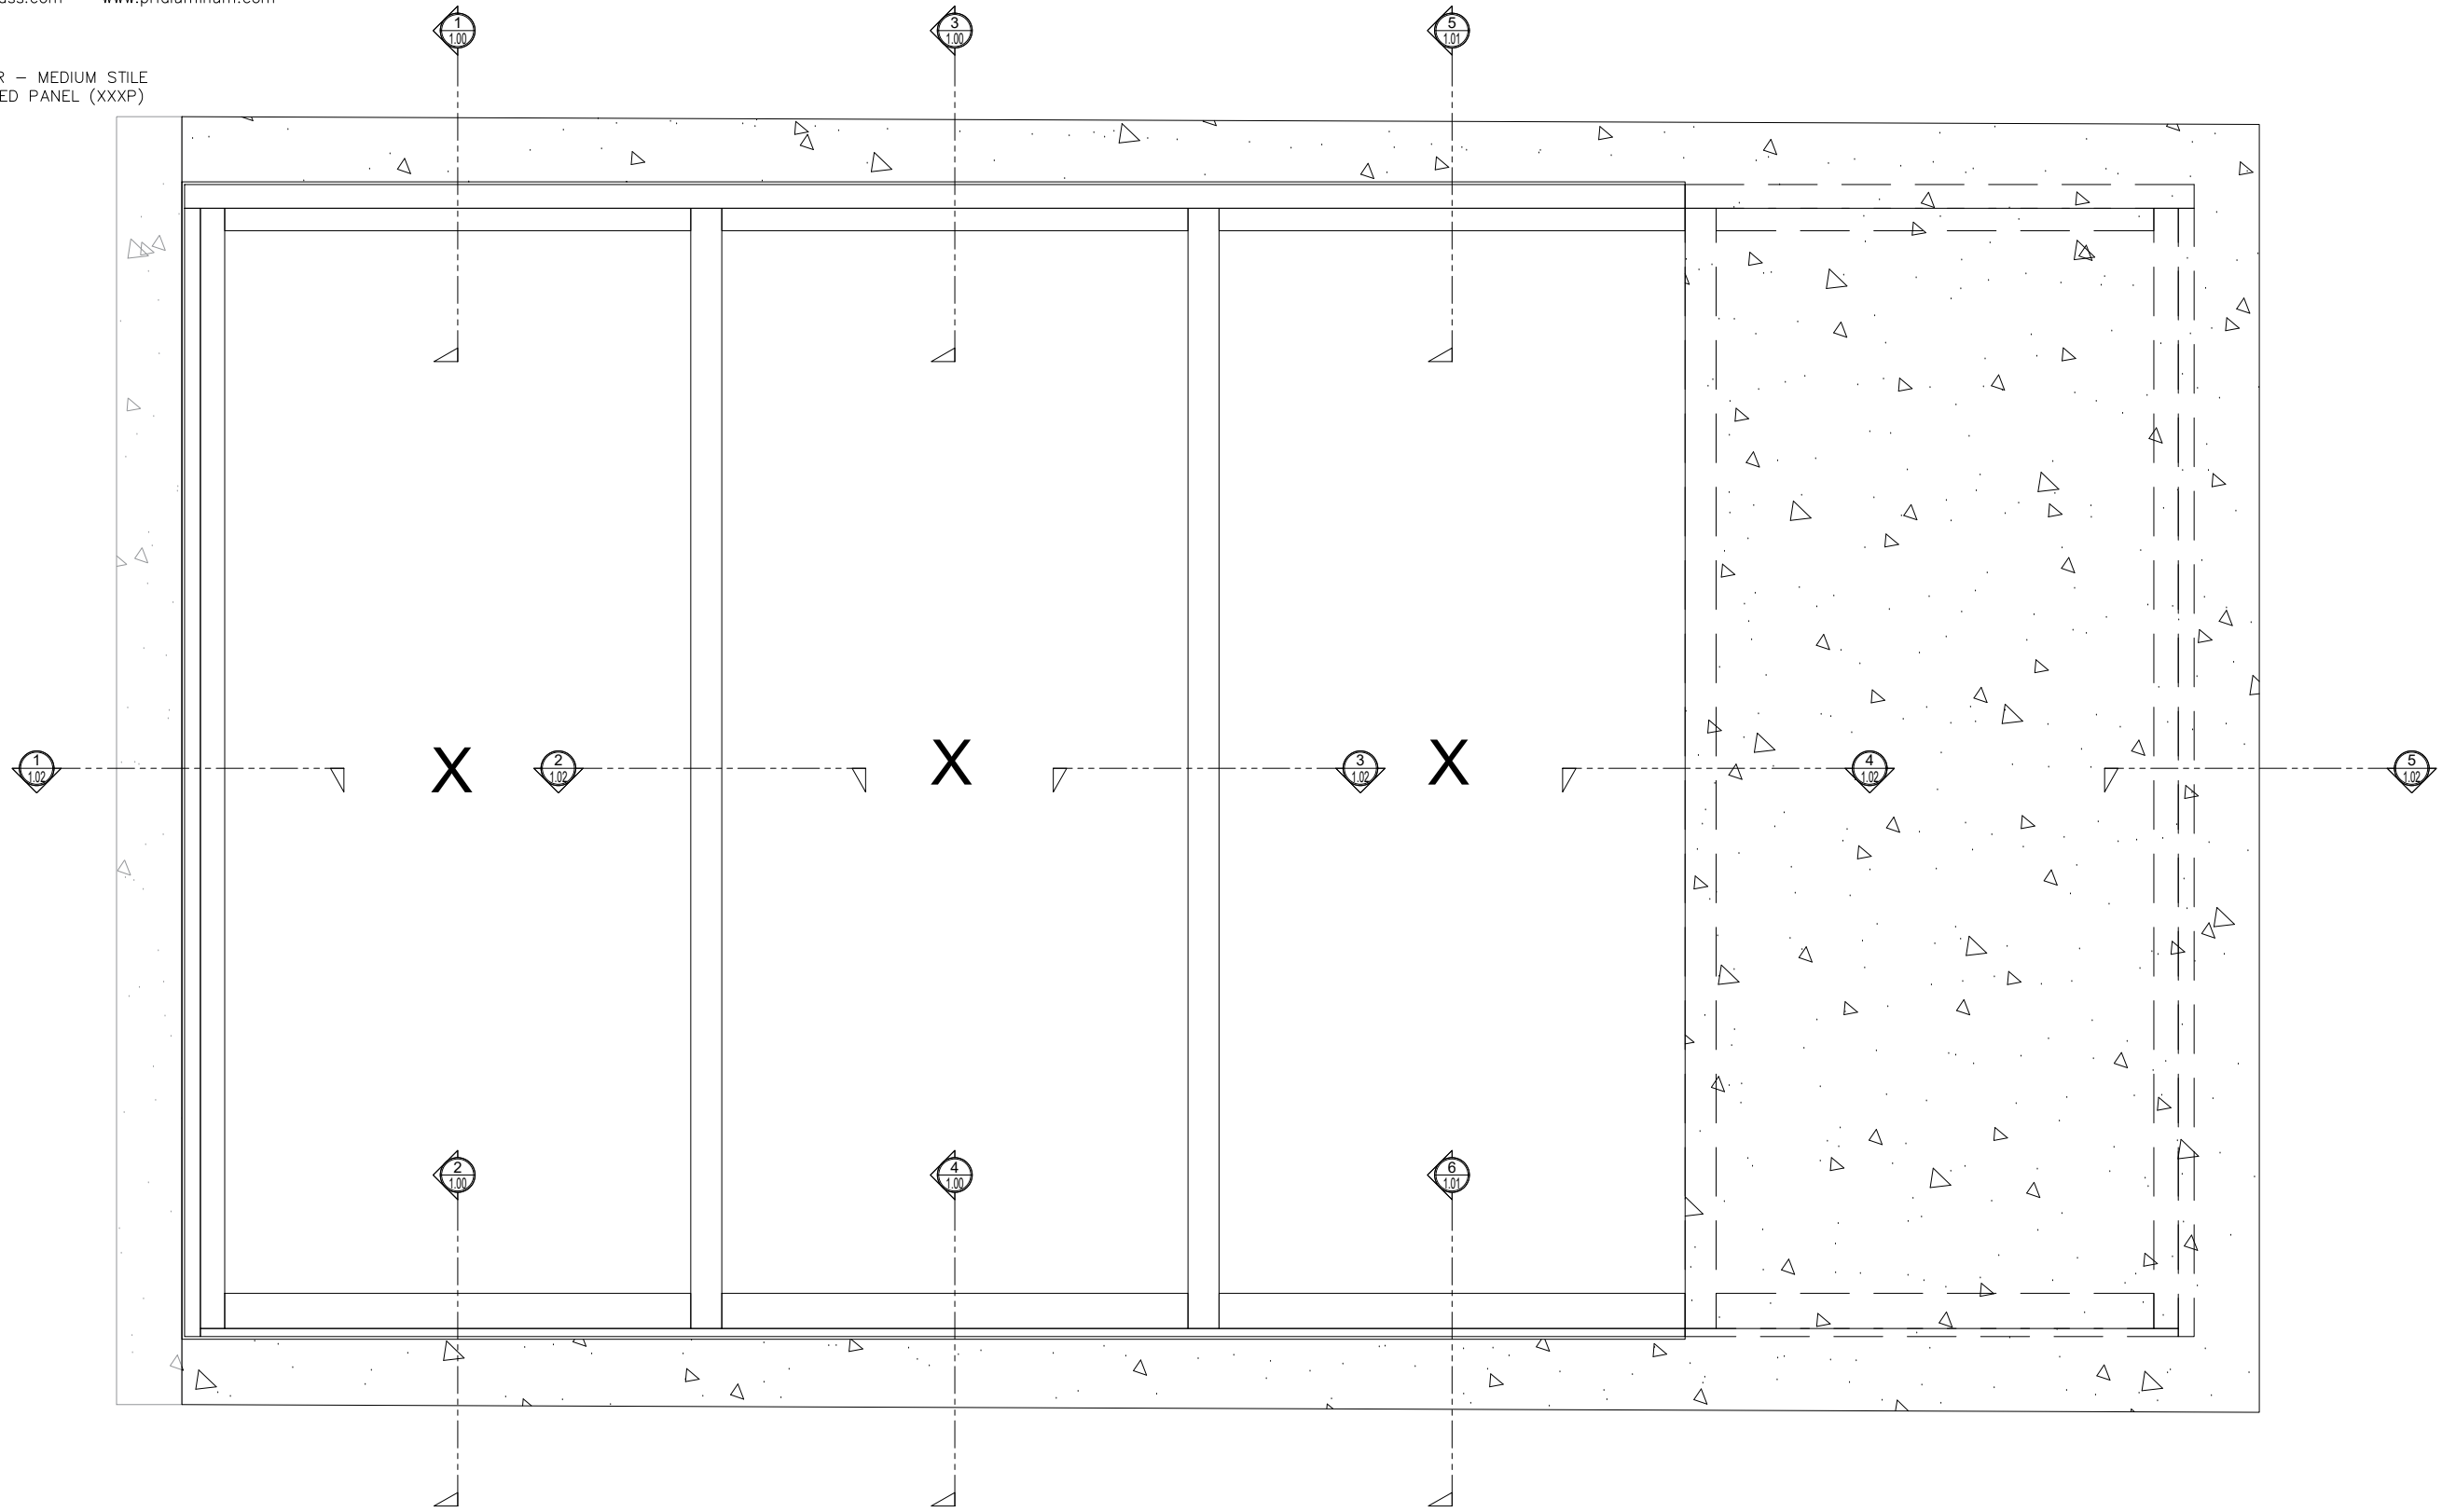

SLIDING GLASS DOOR - MEDIUM STILE
SLIDING DOOR / FIXED PANEL (XXXP)

X - SLIDER
O - FIX GLASS

MAX SLIDER

SLIDING GLASS DOOR – MEDIUM STILE
 SLIDING DOOR / FIXED PANEL (XXXP)

X – SLIDER
 O – FIX GLASS

① HEAD (@SLIDER)

MAX SLIDING DOORS (XXXP) SCALE: 6"=1'-0"

③ HEAD (@SLIDER)

MAX SLIDING DOORS (XXXP) SCALE: 6"=1'-0"

Std. 1-1/8 I.G. Glazing Gasket
 Part# BL-4514

Std. 1/2" Glazing Gasket
 Part# BL-4466

Std. 1/4" Glazing Gasket
 Part# BL-4533

Ⓐ OPTIONAL INFILLS

MAX SLIDING DOORS (XXXP) SCALE: 6"=1'-0"

② SILL (@SLIDER)

MAX SLIDING DOORS (XXXP) SCALE: 6"=1'-0"

④ SILL (@SLIDER)

MAX SLIDING DOORS (XXXP) SCALE: 6"=1'-0"

3 HEAD (@SLIDER)

MAX SLIDING DOORS (XXXP) SCALE: 6"=1'-0"

4 SILL (@SLIDER)

MAX SLIDING DOORS (XXXP) SCALE: 6"=1'-0"