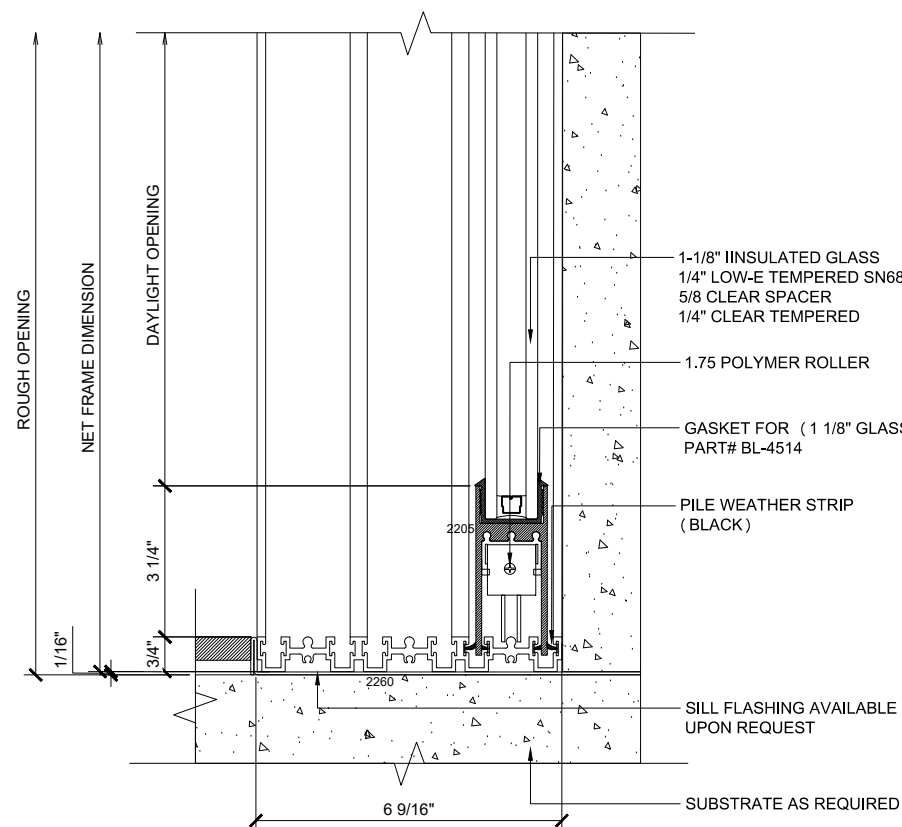

SLIDING GLASS DOOR - MEDIUM STILE
SLIDING DOOR / FIXED PANEL (XXXP)

X - SLIDER
O - FIX GLASS

MAX SLIDER

SLIDING GLASS DOOR – MEDIUM STILE
 SLIDING DOOR / FIXED PANEL (XXXP)

X – SLIDER
 O – FIX GLASS

① HEAD (@SLIDER)

MAX SLIDING DOORS (XXXP) SCALE: 6"=1'-0"

③ HEAD (@SLIDER)

MAX SLIDING DOORS (XXXP) SCALE: 6"=1'-0"

Std. 1-1/8 I.G. Glazing Gasket
 Part# BL-4514

Std. 1/2" Glazing Gasket
 Part# BL-4466

Std. 1/4" Glazing Gasket
 Part# BL-4533

Ⓐ OPTIONAL INFILLS

MAX SLIDING DOORS (XXXP) SCALE: 6"=1'-0"

② SILL (@SLIDER)

MAX SLIDING DOORS (XXXP) SCALE: 6"=1'-0"

④ SILL (@SLIDER)

MAX SLIDING DOORS (XXXP) SCALE: 6"=1'-0"

3 HEAD (@SLIDER)

MAX SLIDING DOORS (XXXP) SCALE: 6"=1'-0"

4 SILL (@SLIDER)

MAX SLIDING DOORS (XXXP) SCALE: 6"=1'-0"