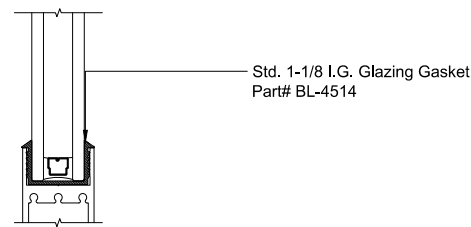

SLIDING GLASS DOOR - MEDIUM STILE
SLIDING DOOR / FIXED PANEL (XXXP)

X - SLIDER
O - FIX GLASS

MAX SLIDER

SLIDING GLASS DOOR – MEDIUM STILE
 SLIDING DOOR / FIXED PANEL (XXXP)

X – SLIDER
 O – FIX GLASS

① HEAD (@SLIDER)

MAX SLIDING DOORS (XXXP) SCALE: 6"=1'-0"

③ HEAD (@SLIDER)

MAX SLIDING DOORS (XXXP) SCALE: 6"=1'-0"

Std. 1-1/8 I.G. Glazing Gasket
 Part# BL-4514

Std. 1/2" Glazing Gasket
 Part# BL-4466

Std. 1/4" Glazing Gasket
 Part# BL-4533

Ⓐ OPTIONAL INFILLS

MAX SLIDING DOORS (XXXP) SCALE: 6"=1'-0"

② SILL (@SLIDER)

MAX SLIDING DOORS (XXXP) SCALE: 6"=1'-0"

④ SILL (@SLIDER)

MAX SLIDING DOORS (XXXP) SCALE: 6"=1'-0"

3 HEAD (@SLIDER)

MAX SLIDING DOORS (XXXP) SCALE: 6"=1'-0"

4 SILL (@SLIDER)

MAX SLIDING DOORS (XXXP) SCALE: 6"=1'-0"