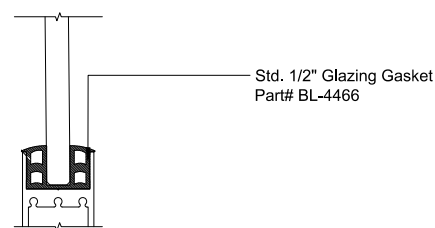

SLIDING GLASS DOOR - MEDIUM STILE
SLIDING DOOR / FIXED PANEL (XXXP)

X - SLIDER
O - FIX GLASS

MAX SLIDER

SLIDING GLASS DOOR – MEDIUM STILE
 SLIDING DOOR / FIXED PANEL (XXXP)

X – SLIDER
 O – FIX GLASS

① HEAD (@SLIDER)

MAX SLIDING DOORS (XXXP) SCALE: 6"=1'-0"

③ HEAD (@SLIDER)

MAX SLIDING DOORS (XXXP) SCALE: 6"=1'-0"

Std. 1-1/8 I.G. Glazing Gasket
 Part# BL-4514

Std. 1/2" Glazing Gasket
 Part# BL-4466

Std. 1/4" Glazing Gasket
 Part# BL-4533

Ⓐ OPTIONAL INFILLS

MAX SLIDING DOORS (XXXP) SCALE: 6"=1'-0"

② SILL (@SLIDER)

MAX SLIDING DOORS (XXXP) SCALE: 6"=1'-0"

④ SILL (@SLIDER)

MAX SLIDING DOORS (XXXP) SCALE: 6"=1'-0"

3 HEAD (@SLIDER)

MAX SLIDING DOORS (XXXP) SCALE: 6"=1'-0"

4 SILL (@SLIDER)

MAX SLIDING DOORS (XXXP) SCALE: 6"=1'-0"