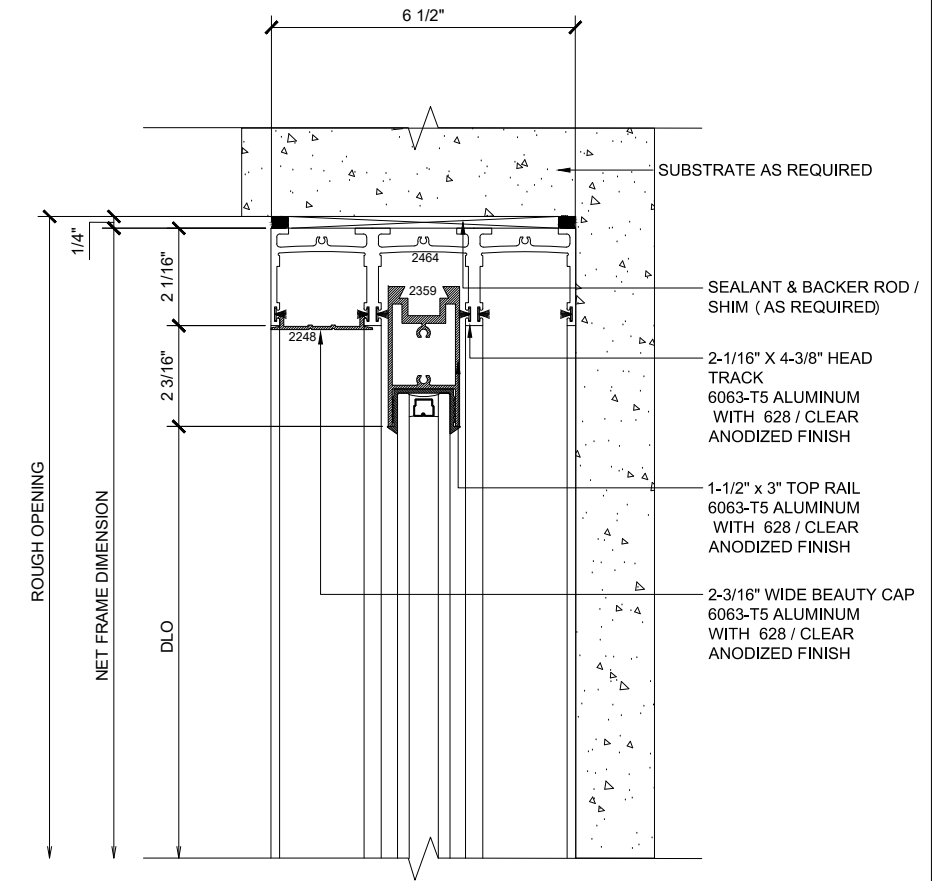

SLIDING GLASS DOOR - MEDIUM STILE
SLIDING DOOR / FIXED PANEL (XXXP)

X - SLIDER
O - FIX GLASS

MAX SLIDER

SLIDING GLASS DOOR – MEDIUM STILE
 SLIDING DOOR / FIXED PANEL (XXXP)

X – SLIDER
 O – FIX GLASS

① HEAD (@SLIDER)

MAX SLIDING DOORS (XXXP) SCALE: 6"=1'-0"

③ HEAD (@SLIDER)

MAX SLIDING DOORS (XXXP) SCALE: 6"=1'-0"

Std. 1-1/8 I.G. Glazing Gasket
 Part# BL-4514

Std. 1/2" Glazing Gasket
 Part# BL-4466

Std. 1/4" Glazing Gasket
 Part# BL-4533

Ⓐ OPTIONAL INFILLS

MAX SLIDING DOORS (XXXP) SCALE: 6"=1'-0"

② SILL (@SLIDER)

MAX SLIDING DOORS (XXXP) SCALE: 6"=1'-0"

④ SILL (@SLIDER)

MAX SLIDING DOORS (XXXP) SCALE: 6"=1'-0"

3 HEAD (@SLIDER)

MAX SLIDING DOORS (XXXP) SCALE: 6"=1'-0"

4 SILL (@SLIDER)

MAX SLIDING DOORS (XXXP) SCALE: 6"=1'-0"