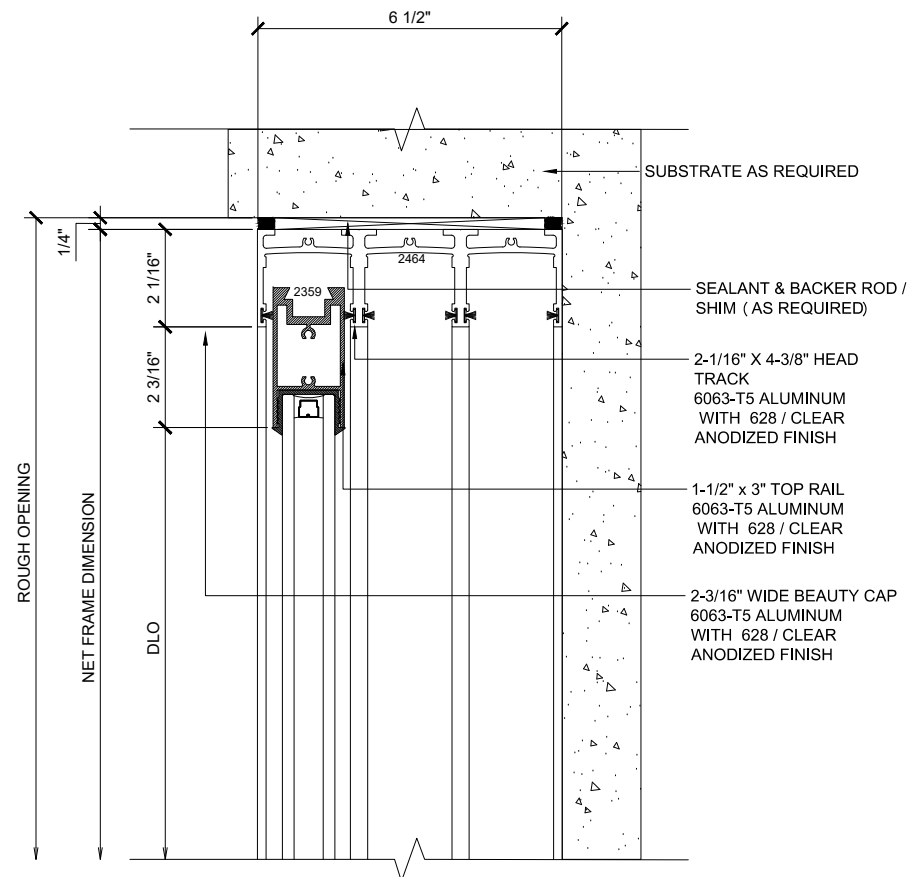

MAX SLIDING DOORS (XXXP) SCALE: 6"=1'-0"

③ HEAD (@SLIDER)

MAX SLIDING DOORS (XXXP) SCALE: 6"=1'-0"

Std. 1-1/8 I.G. Glazing Gasket
 Part# BL-4514

Std. 1/2" Glazing Gasket
 Part# BL-4466

Std. 1/4" Glazing Gasket
 Part# BL-4533

Ⓐ OPTIONAL INFILLS

MAX SLIDING DOORS (XXXP) SCALE: 6"=1'-0"

② SILL (@SLIDER)

MAX SLIDING DOORS (XXXP) SCALE: 6"=1'-0"

④ SILL (@SLIDER)

MAX SLIDING DOORS (XXXP) SCALE: 6"=1'-0"

3 HEAD (@SLIDER)

MAX SLIDING DOORS (XXXP) SCALE: 6"=1'-0"

4 SILL (@SLIDER)

MAX SLIDING DOORS (XXXP) SCALE: 6"=1'-0"