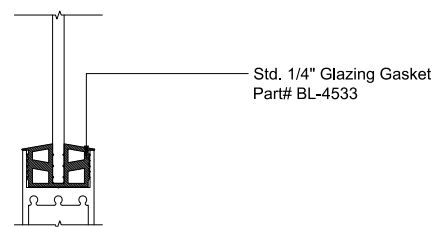

SLIDING GLASS DOOR - MEDIUM STILE
SLIDING DOOR / FIXED PANEL (XXXP)

X - SLIDER
O - FIX GLASS

MAX SLIDER

SLIDING GLASS DOOR – MEDIUM STILE
 SLIDING DOOR / FIXED PANEL (XXXP)

X – SLIDER
 O – FIX GLASS

① HEAD (@SLIDER)

MAX SLIDING DOORS (XXXP) SCALE: 6"=1'-0"

③ HEAD (@SLIDER)

MAX SLIDING DOORS (XXXP) SCALE: 6"=1'-0"

Std. 1-1/8 I.G. Glazing Gasket
 Part# BL-4514

Std. 1/2" Glazing Gasket
 Part# BL-4466

Std. 1/4" Glazing Gasket
 Part# BL-4533

Ⓐ OPTIONAL INFILLS

MAX SLIDING DOORS (XXXP) SCALE: 6"=1'-0"

② SILL (@SLIDER)

MAX SLIDING DOORS (XXXP) SCALE: 6"=1'-0"

④ SILL (@SLIDER)

MAX SLIDING DOORS (XXXP) SCALE: 6"=1'-0"

3 HEAD (@SLIDER)

MAX SLIDING DOORS (XXXP) SCALE: 6"=1'-0"

4 SILL (@SLIDER)

MAX SLIDING DOORS (XXXP) SCALE: 6"=1'-0"