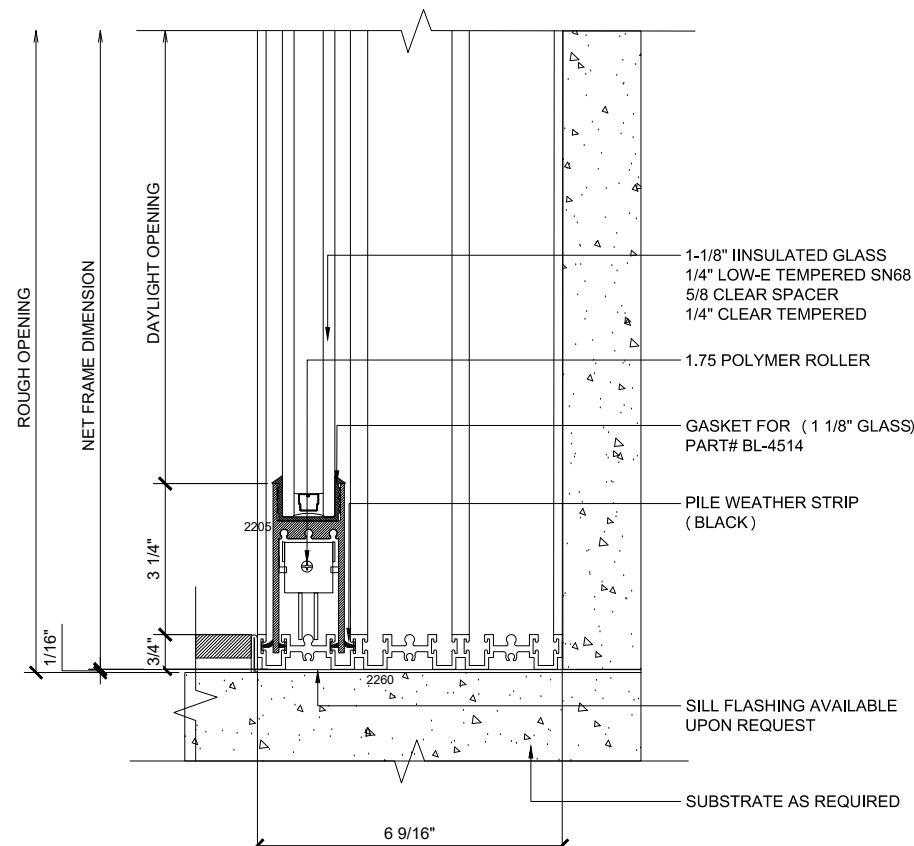

MAX SLIDING DOORS (XXXP) SCALE: 6"=1'-0"

③ HEAD (@SLIDER)

MAX SLIDING DOORS (XXXP) SCALE: 6"=1'-0"

Std. 1-1/8 I.G. Glazing Gasket
 Part# BL-4514

Std. 1/2" Glazing Gasket
 Part# BL-4466

Std. 1/4" Glazing Gasket
 Part# BL-4533

Ⓐ OPTIONAL INFILLS

MAX SLIDING DOORS (XXXP) SCALE: 6"=1'-0"

② SILL (@SLIDER)

MAX SLIDING DOORS (XXXP) SCALE: 6"=1'-0"

④ SILL (@SLIDER)

MAX SLIDING DOORS (XXXP) SCALE: 6"=1'-0"

3 HEAD (@SLIDER)

MAX SLIDING DOORS (XXXP) SCALE: 6"=1'-0"

4 SILL (@SLIDER)

MAX SLIDING DOORS (XXXP) SCALE: 6"=1'-0"