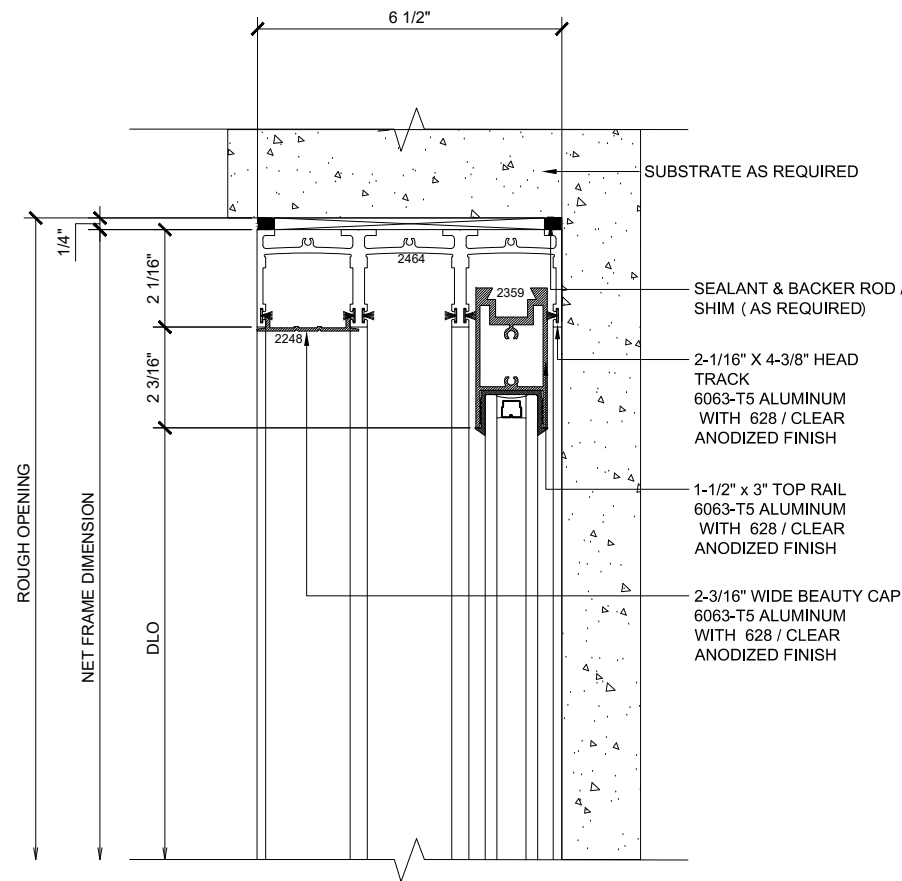

SLIDING GLASS DOOR - MEDIUM STILE
SLIDING DOOR / FIXED PANEL (XXXP)

X - SLIDER
O - FIX GLASS

MAX SLIDER

SLIDING GLASS DOOR – MEDIUM STILE
 SLIDING DOOR / FIXED PANEL (XXXP)

X – SLIDER
 O – FIX GLASS

① HEAD (@SLIDER)

MAX SLIDING DOORS (XXXP) SCALE: 6"=1'-0"

③ HEAD (@SLIDER)

MAX SLIDING DOORS (XXXP) SCALE: 6"=1'-0"

Std. 1-1/8 I.G. Glazing Gasket
 Part# BL-4514

Std. 1/2" Glazing Gasket
 Part# BL-4466

Std. 1/4" Glazing Gasket
 Part# BL-4533

Ⓐ OPTIONAL INFILLS

MAX SLIDING DOORS (XXXP) SCALE: 6"=1'-0"

② SILL (@SLIDER)

MAX SLIDING DOORS (XXXP) SCALE: 6"=1'-0"

④ SILL (@SLIDER)

MAX SLIDING DOORS (XXXP) SCALE: 6"=1'-0"

3 HEAD (@SLIDER)

MAX SLIDING DOORS (XXXP) SCALE: 6"=1'-0"

4 SILL (@SLIDER)

MAX SLIDING DOORS (XXXP) SCALE: 6"=1'-0"